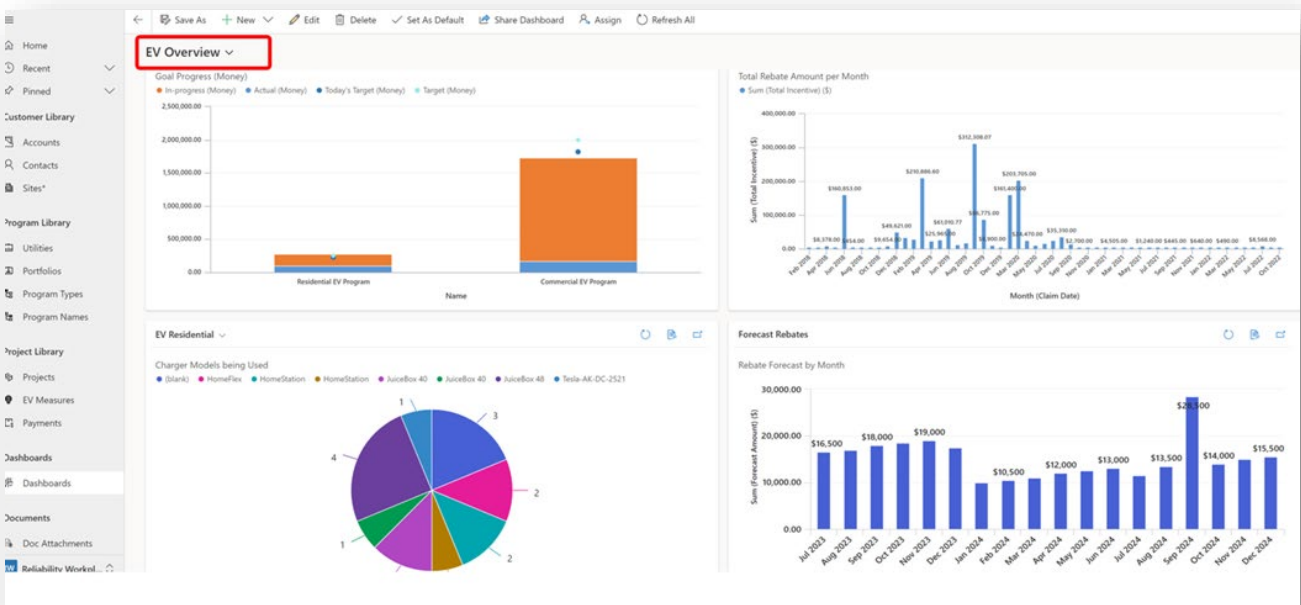

OASIS REPORTS

- **GENERAL REPORTS** manage all your reporting needs in one tool
- **ANNUAL REPORTS** easily import data to create and customize fully visualized reports with charts, graphs, narrative, and any other information required
- **COMPLIANCE** tracking and measuring compliance in the tool for historical reference and future use cases
- **DATA REQUESTS** data is available in real-time and easily manipulated into different configurations to be ready for any request for data

Get a Demo of the tool that will change Reporting forever